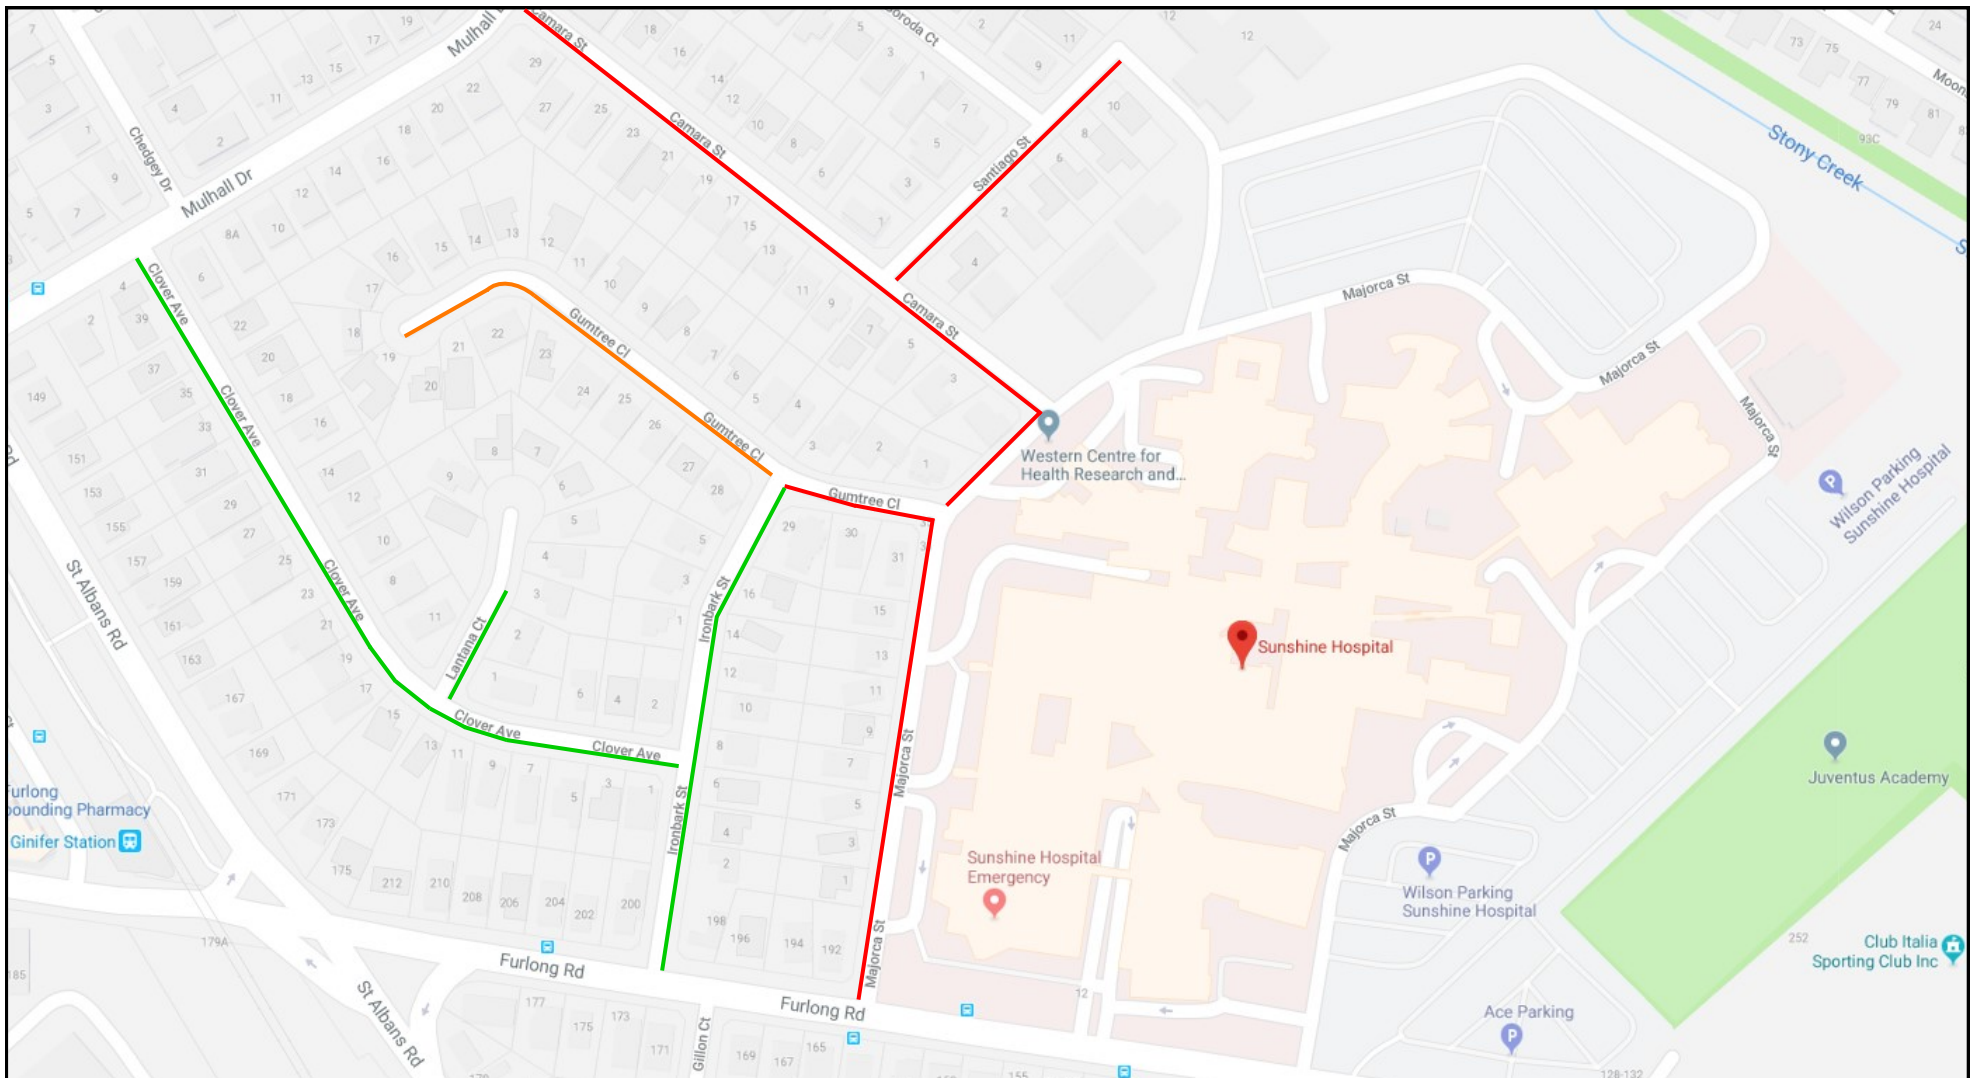

Parking around Sunshine Hospital

Free 2 hour parking 9am - 6pm (check street signs)

Permit zone parking only

No standing anytime

24/7 Parking Sunshine Hospital

* Adjacent to the hospital are privately operated pay to park car parks.

- Allow yourself enough time to park and walk to your appointment.
- Visiting hours may vary depending on the ward so check by calling our main number or the ward.
- Volunteer visitor guides are located at all our sites to help you find your way around.